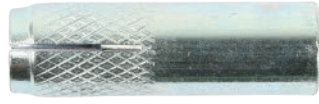

The image features a grid of metal anchors, likely made of stainless steel, arranged in a repeating pattern. Each anchor has a cylindrical body with a textured, knurled section at the bottom. A central vertical band is overlaid with a solid dark blue color. The text 'DÜBEL GRUBU' is centered within this blue band in a white, bold, sans-serif font.

**DÜBEL
GRUBU**

ÇAKMA DÜBEL

TL/100

Aralık 2024

M6	365,00
M8	410,00
M10	680,00
M12	1.430,00
M14	2.700,00
M16	3.300,00
M20	11.600,00

GÖMLEKLİ DÜBEL

TL/100

Aralık 2024